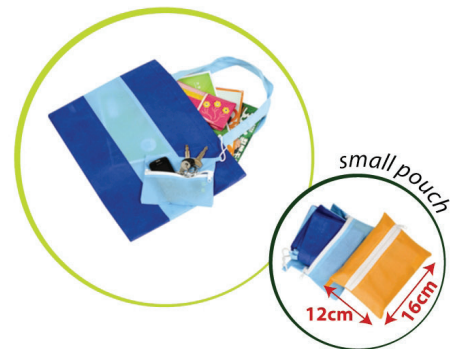

Code : GP43

Size : 31cm(L) x 6cm(W) x 37cm(H)
: "(L) x "(W) x "(H)

Handle : 49cm / 19.6"

Material : Jute

Max Capacity : 9 kg

Colour : Beige

NEW

Side View

Eco-Friendly Bag

Code : GP40

Size : cm(L) x cm(W) x cm(H)
: "(L) x "(W) x "(H)

Handle : cm / "

Material : Non Woven 100gm

Max Capacity : 6 kg

Colour : Silver, Gold

Eco-Bag Series

Eco-Friendly Bag

Code	:GP34
Size	: 31cm(L) x 37cm(H) : 12.4"(L) x 14.8"(H)
Pocket	: 18cm(H)
Handle	: 50cm / 20"
Material	: Non Woven 100 gm
Max Capacity	: 6 kg
Colour	: Brown, Blue, Purple, Green

Eco-Friendly Bag